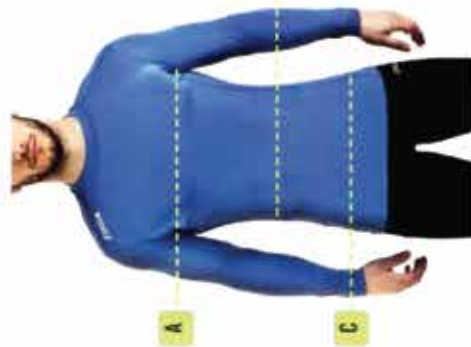

UPPER BODY-MEN

A Chest contour

Bust measurement around the fullest part of your chest, keeping the tape horizontal.

B Waist contour

Waist measurement around the narrowest part, keeping the tape horizontal.

C Hips contour

Hips measurement around the widest part, keeping your feet together and the tape horizontal.

Tally / Size	Neck / Chest (A)	Chest / Waist (B)	Chest / Hip (C)
S	87 - 94	75 - 82	86 - 93
M	95 - 101	83 - 90	94 - 100
L	102 - 108	91 - 97	101 - 108
XL	109 - 114	98 - 103	109 - 113
XXL - 3XL	115 - 143	104 - 134	114 - 138