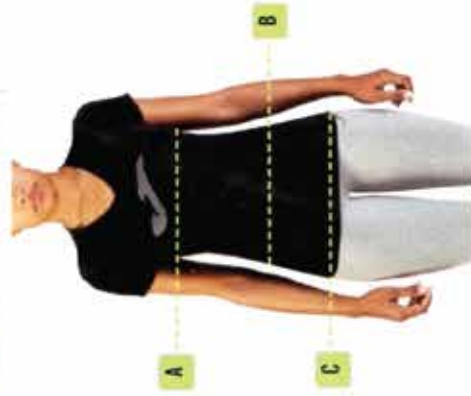

UPPER BODY-WOMEN

A Chest contour

Bust measurement around the fullest part of your chest, keeping the tape horizontal.

B Waist contour

Waist measurement around the narrowest part, keeping the tape horizontal.

C Hips contour

Hips measurement around the widest part, keeping your feet together and the tape horizontal.

Tally / Size	Neck / Chest (A)	Chest / Waist (B)	Chest / Hip (C)
XS	78 - 82	61 - 68	86 - 90
S	83 - 89	69 - 73	91 - 95
M	90 - 94	74 - 78	96 - 100
L	95 - 98	79 - 82	101 - 104
XL	99 - 102	83 - 86	105 - 108
XXL - 3XL	103 - 106	87 - 90	109 - 112