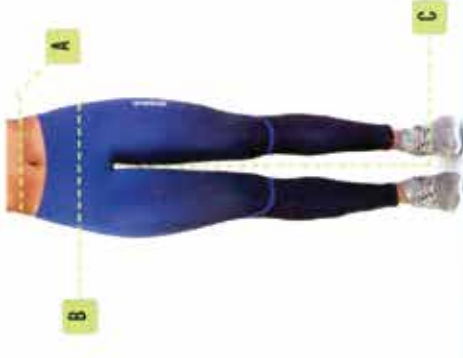

LOWER BODY-WOMEN

A Waist contour

Waist measurement around the narrowest part, keeping the tape horizontal.

B Hips contour

Hips measurement around the widest part, keeping your feet together and the tape horizontal.

C Leg

Inside leg measurement.

Tally / Size	Chest / Waist (B)	Chest / Hip (C)	Thigh / Inseam (D)
XS	61 - 68	86 - 91	78
S	69 - 73	92 - 95	78.5
M	74 - 78	96 - 100	79
L	79 - 82	101 - 104	79.5
XL	83 - 86	105 - 108	80
XXL - 3XL	87 - 90	109 - 112	80.5